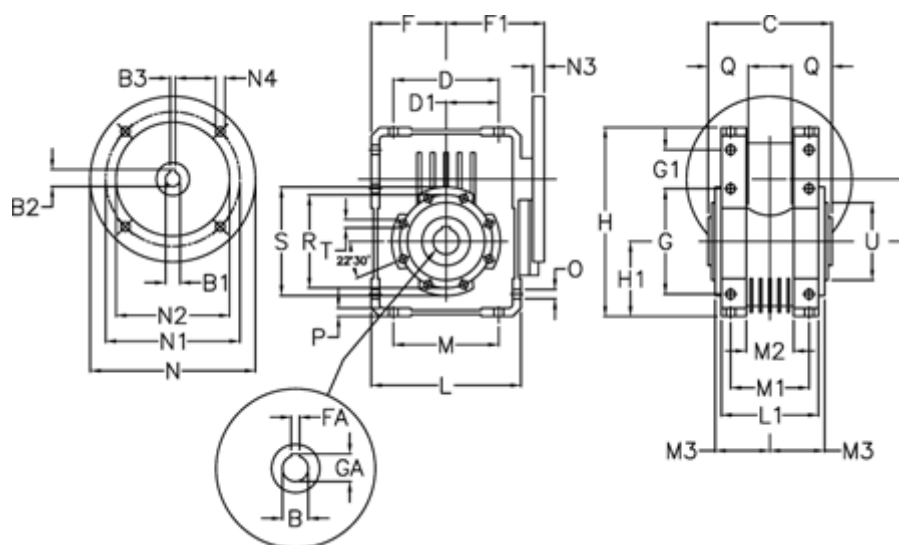

Article number: 392207502574136

Description: Worm Gear with Torque Limiter  
W75 L2-U-25-P100B14

## Measures

A = 75	F = 87	L = 174	N2 = 110	T = M8x14
B = 30	F1 = 120	L1 = 104	N3 = 10	U = 90
B1 E7 = 28	FA = 8	M = 126	N4 = 8.5	
B2 = 31.3	G = 126	M1 = 82	O = 10.5	
B3 H9 = 8	G1 = 46.5	M2 = 44	P = 9	
C = 127	GA = 33.3	M3 = 58.5	Q = 40	
D = 109.5	H = 220.5	N = 160	R = 110	
D1 = 46.5	H1 = 87	N1 = 130	S = 125	